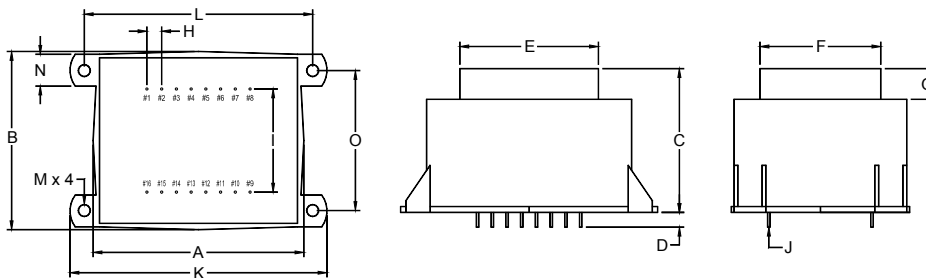

STANDARD
ENCAPSULATED
TRANSFORMER

Fig K

Empty pin shall be omitted if necessary.

Series	Dimension (mm)											
	A	B	C	D	E	F	G	H	I	J	K	L
20 (VA)	67.0	56.0	46.5	4.0	∅0.8	5.0	32.5	∅4.2	82.5	72.5	11.2	43.5
22 (VA)	67.0	56.0	46.5	4.0	∅0.8	5.0	32.5	∅4.2	82.5	72.5	11.2	43.5
25 (VA)	67.0	56.0	46.5	4.0	∅0.8	5.0	32.5	∅4.2	82.5	72.5	11.2	43.5
Tolerance (mm)	Max.	Max.	Max.	±1.0	±0.1	±0.2	±0.5	±0.2	Max.	±0.5	±0.5	±0.5

Fig L

Empty pin shall be omitted if necessary.

Series	Dimension (mm)											
	A	B	C	D	E	F	G	H	I	J	K	L
30 (VA)	72.5	61.0	50.0	4.0	∅0.8	5.0	35.0	∅4.2	88.0	77.5	10.8	47.5
36 (VA)	72.5	61.0	50.0	4.0	∅0.8	5.0	35.0	∅4.2	88.0	77.5	10.8	47.5
Tolerance (mm)	Max.	Max.	Max.	±1.0	±0.1	±0.2	±0.5	±0.2	Max.	±0.5	±0.5	±0.5